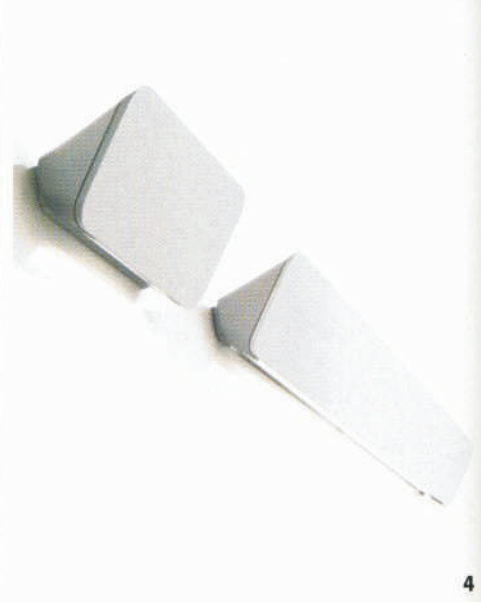

DON'T BOX ME IN

NEW FINDS AT THE FAIRS

1. Aluminum and blown glass Nebula hanging lamp by Joris Laarman for Flos
2. Plastic and aluminum Three tripod lamp by hansandfranz
3. Fiberglass Noaxis lamp with glass diffuser by Alessandro Pedretti of Studio Rota for FontanaArte
4. Upward and downward lighting aluminum Lane wall lamp by Alfredo Häberli for Luceplan
5. Bamboo light system by Pablo Reinoso for Yamagiwa
6. Bronze and dandelion head Dandelight by Lonneke Gordijn for Drift
7. Electroluminescent wire and acrylic tube Sphere Luminescence light by Tuukka Halonen