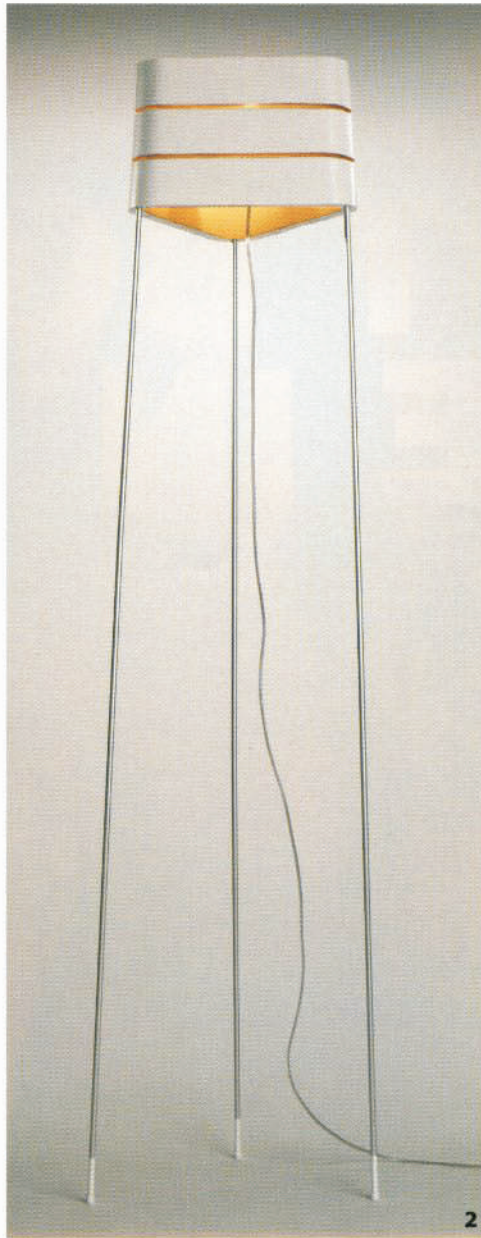

DON'T BOX ME IN

NEW FINDS AT THE FAIRS

1. Aluminum and blown glass Nebula hanging lamp by Joris Laarman for Flos
2. Plastic and aluminum Three tripod lamp by hansandfranz
3. Fiberglass Noaxis lamp with glass diffuser by Alessandro Pedretti of Studio Rota for FontanaArte
4. Upward and downward lighting aluminum Lane wall lamp by Alfredo Häberli for Luceplan
5. Bamboo light system by Pablo Reinoso for Yamagiwa
6. Bronze and dandelion head Dandelight by Lonneke Gordijn for Drift
7. Electroluminescent wire and acrylic tube Sphere Luminescence light by Tuukka Halonen