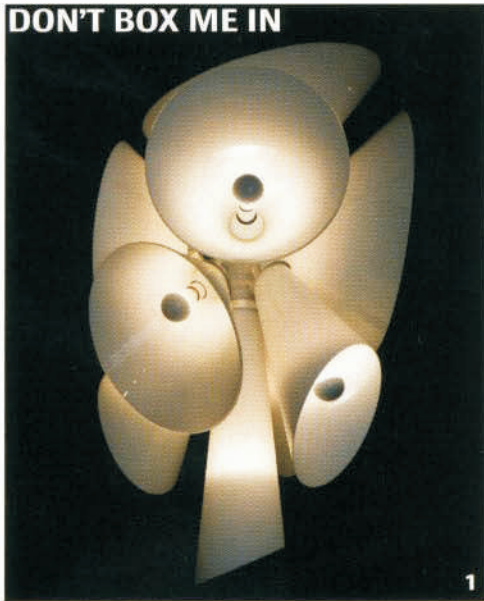

DON'T BOX ME IN

NEW FINDS AT THE FAIRS

1. Aluminum and blown glass Nebula hanging lamp by Joris Laarman for Flos
2. Plastic and aluminum Three tripod lamp by hansandfranz
3. Fiberglass Noaxis lamp with glass diffuser by Alessandro Pedretti of Studio Rota for FontanaArte
4. Upward and downward lighting aluminum Lane wall lamp by Alfredo Häberli for Luceplan
5. Bamboo light system by Pablo Reinoso for Yamagiwa
6. Bronze and dandelion head Dandelight by Lonneke Gordijn for Drift
7. Electroluminescent wire and acrylic tube Sphere Luminescence light by Tuukka Halonen